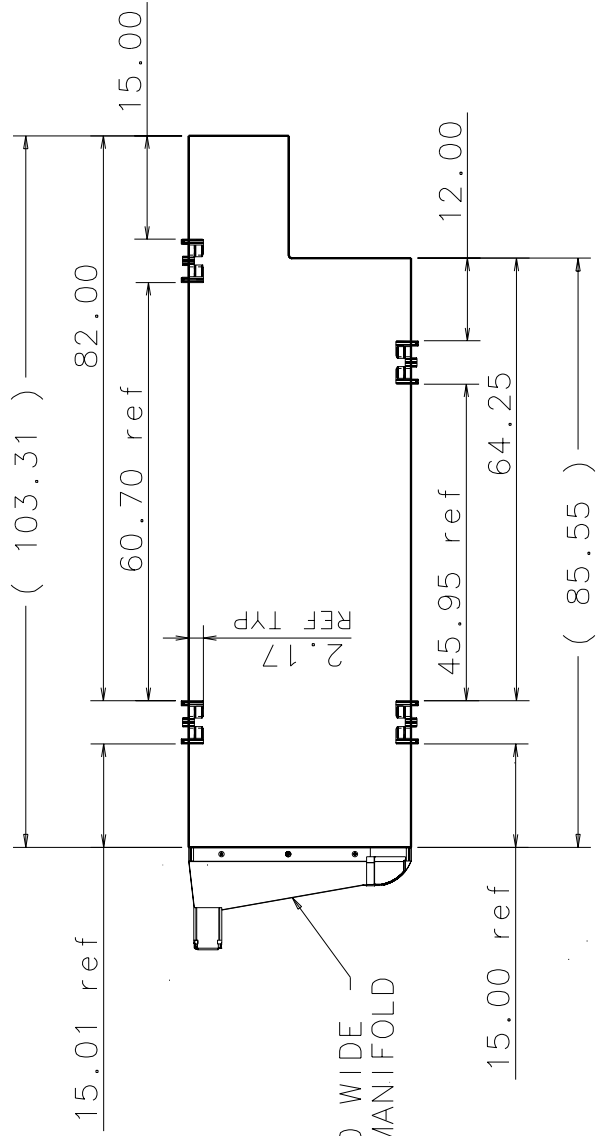

MODULE lu (with 4 clips)

90 DEGREE 20 WIDE  
RIGHT HAND MANIFOLD